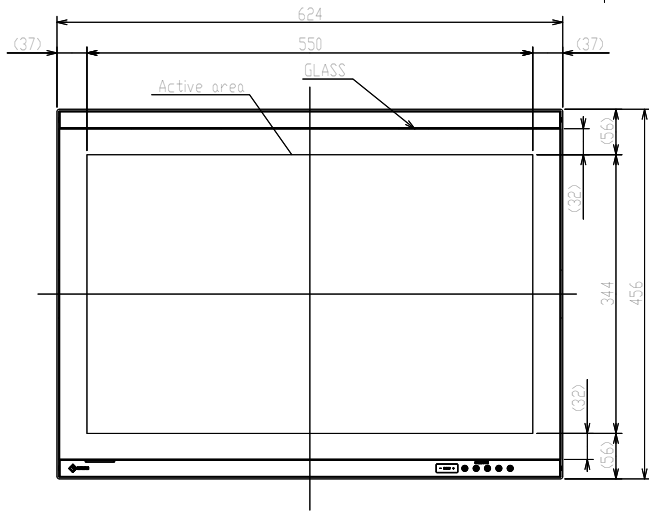

FDU2603W/FDU2603WT

Unit: mm

Without design panel
Installation screw position

Panel cut dimension