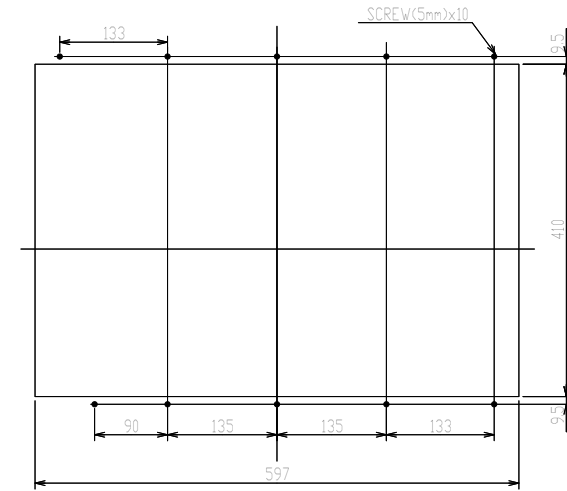

FDU2603W/FDU2603WT

Unit: mm

Without design panel
Installation screw position

Panel cut dimension