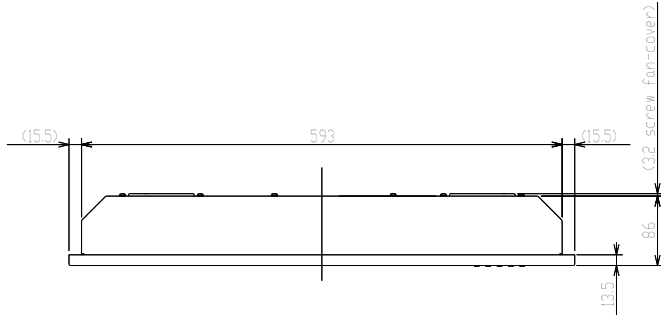

FDU2603W/FDU2603WT

Unit: mm

Without design panel
Installation screw position

Panel cut dimension