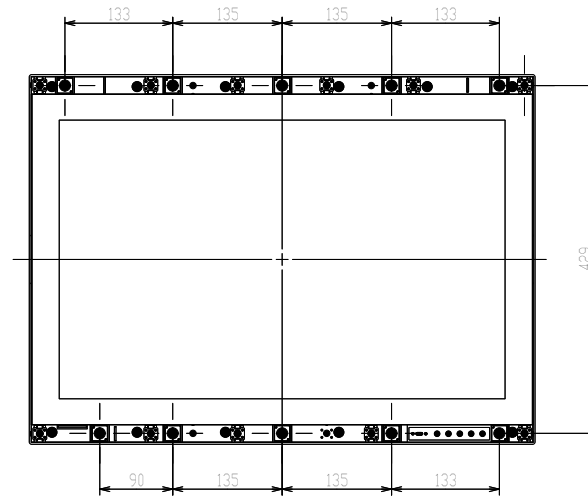

FDU2603W/FDU2603WT

Unit: mm

Without design panel
Installation screw position

Panel cut dimension