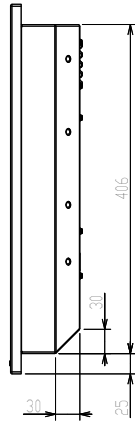

FDU2603W/FDU2603WT

Unit: mm

Without design panel
Installation screw position

Panel cut dimension